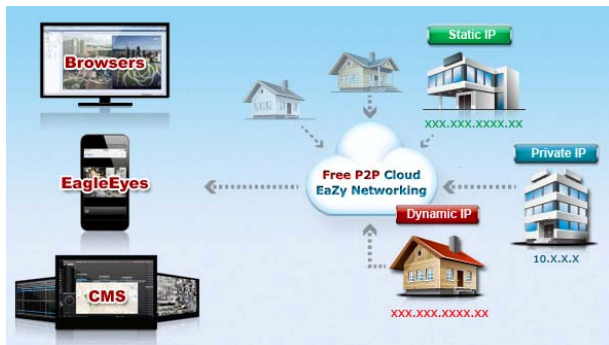

DGD1308

TRIBRID 8CH HD CCTV DVR

▶ FEATURES

Free P2P Cloud EaZy Networking*

- ❖ Cloud EaZy Networking available to connect this device to Internet automatically in three steps with our free mobile app, EagleEyes.
- ❖ The “Buddy” feature to share the device access permission to other people.
- ❖ Device login / out notifications reported.

Video Backup

- ❖ Regular backup could be configured to automatically copy video footages to the specified location (USB drive or FTP) at the specified time.

Remote Surveillance

- ❖ Fully compatible with iOS and Android devices, and Internet Explorer on Windows operating system
- ❖ CMS Lite for 24 devices central management
- ❖ Applicable also to Apple’s media player, QuickTime.

Tribrid Video Input

- ❖ Supports Analog HD / TVI / 960H video input.
- ❖ Up to 1080P recording

Push Status -

Active Event Notification with EagleEyes App

- ❖ Push Status to send instant notifications for system events, such as video loss or HDD data removal.

▶ REAR PANEL

* EaZy Networking is a free P2P cloud service to connect AVTECH devices to the Internet automatically by plug-and-play, enabling you to check the live view via your mobile device or laptop at anytime (in 64 kbps).