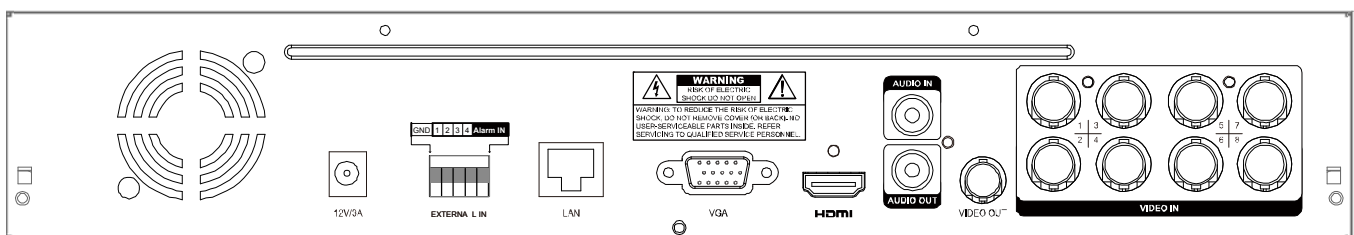

▶ REAR PANEL

* EaZy Networking is a free P2P cloud service to connect AVTECH devices to the Internet automatically by plug-and-play, enabling you to check the live view via your mobile device or laptop at anytime (in 64 kbps).