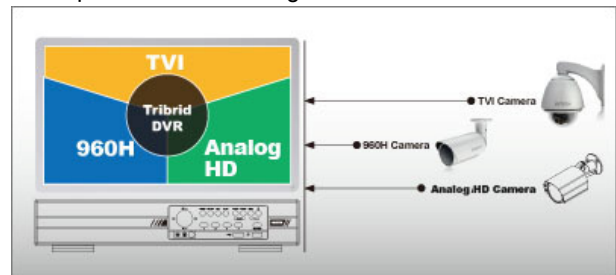

Tribrid Video Input

- ❖ Supports Analog HD / TVI / 960H video input.
- ❖ Up to 1080P recording

Push Status -

Active Event Notification with EagleEyes App

- ❖ Push Status to send instant notifications for system events, such as video loss or HDD data removal.